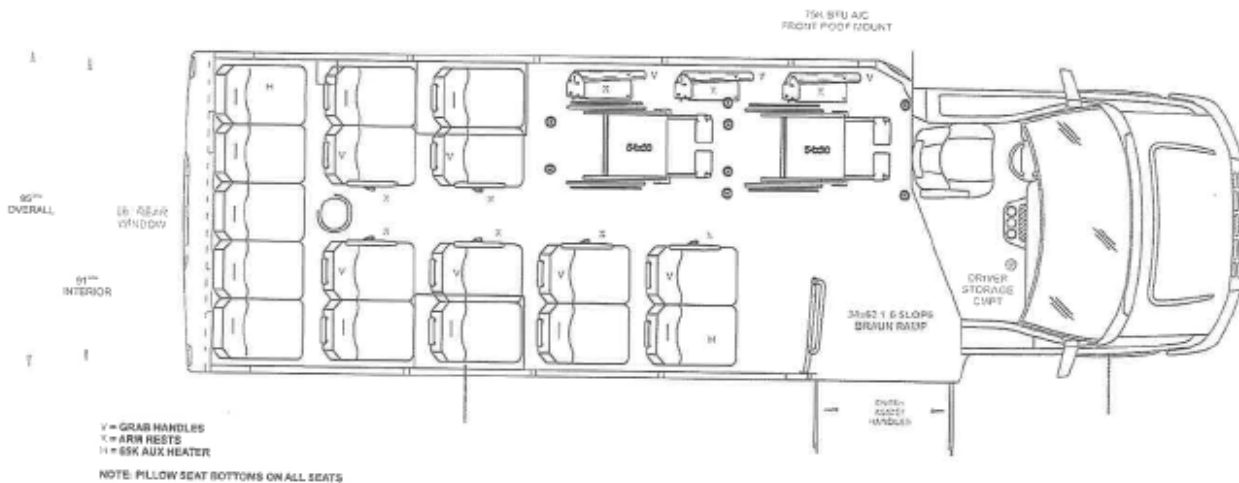

6.0L Vortec V8 Gas Engine  
 6-Speed Automatic Transmission  
 Front Axle 4600 lbs  
 Rear Axle 9600 lbs  
 4 Wheel Disc/ABS Brakes  
 LT225/75R16E Tires  
 Tilt Steering column

Cruise Control  
 Driver HVAC  
 57 Gallon Fuel Tank  
 Battery – Single 12V 770 CCA  
 Alternator 145 Amp  
 Rear Axle Ratio 3.73  
 GVWR 14,200 lbs

**2010 Spirit of Mobility LP 27' Body Shell, Standard Features Include:**

All Steel tubular steel cage construction with  
 E Coat for corrosion protection  
 5/8" Engineered wood floor, laminated and  
 edge sealed prior to installation  
 Poly Urea interior floor coating  
 Stainless Steel safety stanchions  
 Electric door  
 Exterior Light at Entrance Door  
 Interior driver rear view mirror  
 High back driver seat  
 Window behind driver  
 Solid Passenger windows  
 Seamless fiberglass walls and ceiling with  
 AZDEL substrate (Luan free)  
 LED Exterior and Interior Lights

Chrome front bumper  
 Steel rear bumper – painted black  
 Fuel tank access panel  
 Front and Rear Mud Flaps  
 Rear Center Mount Brake Light  
 Rear Window Egress 24"x60"  
 Extra Std Egress Window 36x36 on front  
 driver side  
 Auto Cloth Interior Ceiling Grey  
 Auto Cloth Interior Sidewalls Grey  
 96" Body Width  
 112" Body Height  
 Interior Height 77" Minimum  
 41" Front Entrance Door Opening